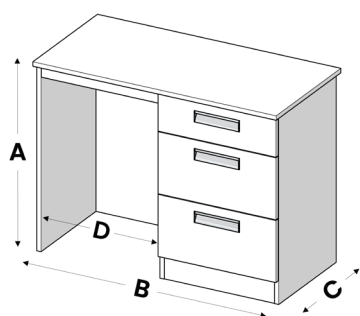

Height (A)	Width (Up To) (B)	Depth (C)	Price (With Top)	Price (Without Top)
1125mm	525mm	495mm	£383	£370
1125mm	700mm	495mm	£446	£429
1125mm	880mm	495mm	£565	£543
Minimum Width 350mm			Assembly £20	

Height (A)	Width (Up To) (B)	Depth (C)	Price (With Top)	Price (Without Top)
1278mm	525mm	495mm	£454	£441
1278mm	700mm	495mm	£530	£512
1278mm	880mm	495mm	£674	£652
Minimum Width 350mm			Assembly £20	

Height (A)	Width (Up To) (B)	Depth (C)	Price (With Top)	Price (Without Top)
1378mm	525mm	495mm	£465	£452
1378mm	700mm	495mm	£541	£524
1378mm	880mm	495mm	£659	£637
Minimum Width 350mm			Assembly £20	

All cabinets shown using 400mm standard drawer runner we stock 250mm-550mm to make shallower or deeper cabinets to suit.

- Traditional Dresser Furniture -

Available in any of the Gliderobes Range of Wood finishes

Height (A)	Width (Up To) (B)	Depth (C)	Kneespace (D)	Price (With Kneespace Drawer)	Price (Without Kneespace Drawer)
772mm	1500mm	495mm	600mm	£754	£691
Minimum Width 1200mm			Assembly £30		