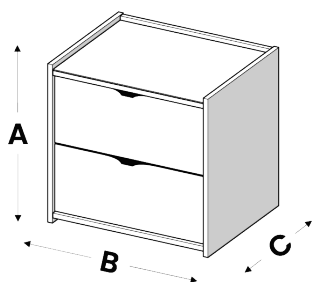

Height (A)	Width (B)	Depth (C)	Price
460mm	464mm	400mm	£171
No Fitting - Assembled in the factory			

Border around Mirror is 100mm do not exceed 800mm glass Height

Height (A)	Width (B)	Depth (C)	Price
600-1000mm	700-1800mm	22mm	£164
Can be mounted Landscape or Portrait - Fitting £15			

Height (A)	Width (Up To) (B)	Depth (C)	Price (With Glass)	Price (Without Glass)
585mm	525mm	495mm	£314	£219
585mm	700mm	495mm	£381	£256
585mm	880mm	495mm	£449	£321
Minimum Width 350mm			Assembly £20	

Height (A)	Width (Up To) (B)	Depth (C)	Price (With Glass)	Price (Without Glass)
738mm	525mm	495mm	£398	£289
738mm	700mm	495mm	£478	£337
738mm	880mm	495mm	£560	£427
Minimum Width 350mm			Assembly £20	