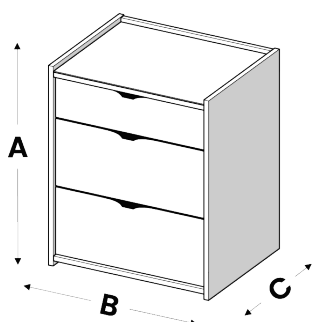

Height (A)	Width (Up To) (B)	Depth (C)	Price (With Glass)	Price (Without Glass)
738mm	525mm	495mm	£398	£289
738mm	700mm	495mm	£478	£337
738mm	880mm	495mm	£560	£427
Minimum Width 350mm			Assembly £20