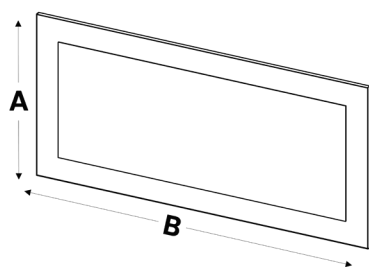

- Traditional Dresser Furniture -

Available in any of the Gliderobes Range of Wood finishes

Height (A)	Width (Up To) (B)	Depth (C)	Kneespace (D)	Price (With Kneespace Drawer)	Price (Without Kneespace Drawer)
772mm	1500mm	495mm	600mm	£754	£691
Minimum Width 1200mm			Assembly £30		

Not Available with Kneespace Drawer

Height (A)	Width (Up To) (B)	Depth (C)	Kneespace (D)	Price upto 1000mm	Price custom width cabinet
772mm	1000mm	495mm	532mm	£502	£189 + custom cab width price (traditional drawer)
Minimum Width 800mm			Assembly £30		

Height (A)	Width (B)	Depth (C)	Price
460mm	464mm	400mm	£171
No Fitting - Assembled in the factory			

Border around Mirror is 100mm do not exceed 800mm glass Height

Height (A)	Width (B)	Depth (C)	Price
600-1000mm	700-1800mm	22mm	£164
Can be mounted Landscape or Portrait - Fitting £15			