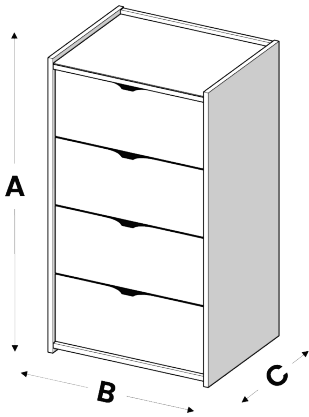

Height (A)	Width (B)	Depth (C)	Price
460mm	464mm	400mm	£171
No Fitting - Assembled in the factory			

Border around Mirror is 100mm do not exceed 800mm glass Height

Height (A)	Width (B)	Depth (C)	Price
600-1000mm	700-1800mm	22mm	£164
Can be mounted Landscape or Portrait - Fitting £15			

Height (A)	Width (Up To) (B)	Depth (C)	Price (With Glass)	Price (Without Glass)
585mm	525mm	495mm	£314	£219
585mm	700mm	495mm	£381	£256
585mm	880mm	495mm	£449	£321
Minimum Width 350mm			Assembly £20	

Height (A)	Width (Up To) (B)	Depth (C)	Price (With Glass)	Price (Without Glass)
738mm	525mm	495mm	£398	£289
738mm	700mm	495mm	£478	£337
738mm	880mm	495mm	£560	£427
Minimum Width 350mm			Assembly £20	

Height (A)	Width (Up To) (B)	Depth (C)	Price (With Glass)	Price (Without Glass)
838mm	525mm	495mm	£422	£302
838mm	700mm	495mm	£507	£353
838mm	880mm	495mm	£596	£445
Minimum Width 350mm			Assembly £20	

Height (A)	Width (Up To) (B)	Depth (C)	Price (With Glass)	Price (Without Glass)
991mm	525mm	495mm	£503	£371
991mm	700mm	495mm	£602	£432
991mm	880mm	495mm	£704	£548
Minimum Width 350mm			Assembly £20	

Height (A)	Width (Up To) (B)	Depth (C)	Price (With Top)	Price (Without Top)
1091mm	525mm	495mm	£533	£391
1091mm	700mm	495mm	£640	£456
1091mm	880mm	495mm	£749	£576
Minimum Width 350mm			Assembly £20	

Height (A)	Width (Up To) (B)	Depth (C)	Price (With Top)	Price (Without Top)
1244mm	525mm	495mm	£611	£455
1244mm	700mm	495mm	£720	£529
1244mm	880mm	495mm	£844	£672
Minimum Width 350mm			Assembly £20	