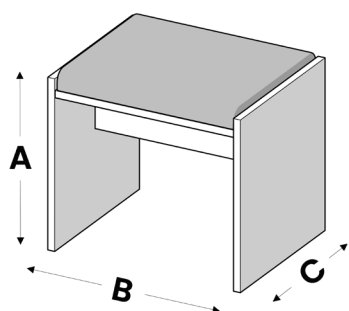

- Traditional Dresser Furniture -

Available in any of the Gliderobes Range of Wood finishes

Height (A)	Width (Up To) (B)	Depth (C)	Kneespace (D)	Price (With Kneespace Drawer)	Price (Without Kneespace Drawer)
772mm	1500mm	495mm	600mm	£754	£691
Minimum Width 1200mm			Assembly £30		

Not Available with Kneespace Drawer

Height (A)	Width (Up To) (B)	Depth (C)	Kneespace (D)	Price upto 1000mm	Price custom width cabinet
772mm	1000mm	495mm	532mm	£502	£189 + custom cab width price (traditional drawer)
Minimum Width 800mm			Assembly £30		

Height (A)	Width (B)	Depth (C)	Price
460mm	464mm	400mm	£171
No Fitting - Assembled in the factory			

Border around Mirror is 100mm do not exceed 800mm glass Height

Height (A)	Width (B)	Depth (C)	Price
600-1000mm	700-1800mm	22mm	£164
Can be mounted Landscape or Portrait - Fitting £15			