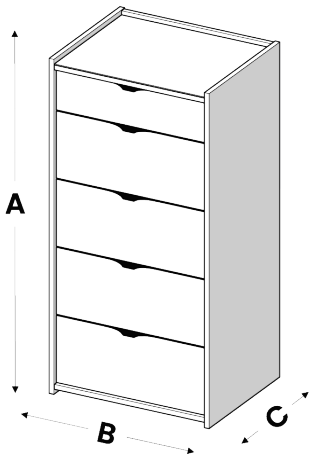

Height (A)	Width (B)	Depth (C)	Price
460mm	464mm	400mm	£171
No Fitting - Assembled in the factory			

Border around Mirror is 100mm do not exceed 800mm glass Height

Height (A)	Width (B)	Depth (C)	Price
600-1000mm	700-1800mm	22mm	£164
Can be mounted Landscape or Portrait - Fitting £15			

Height (A)	Width (Up To) (B)	Depth (C)	Price (With Glass)	Price (Without Glass)
585mm	525mm	495mm	£314	£219
585mm	700mm	495mm	£381	£256
585mm	880mm	495mm	£449	£321
Minimum Width 350mm			Assembly £20	

Height (A)	Width (Up To) (B)	Depth (C)	Price (With Glass)	Price (Without Glass)
738mm	525mm	495mm	£398	£289
738mm	700mm	495mm	£478	£337
738mm	880mm	495mm	£560	£427
Minimum Width 350mm			Assembly £20	

Height (A)	Width (Up To) (B)	Depth (C)	Price (With Glass)	Price (Without Glass)
838mm	525mm	495mm	£422	£302
838mm	700mm	495mm	£507	£353
838mm	880mm	495mm	£596	£445
Minimum Width 350mm			Assembly £20	

Height (A)	Width (Up To) (B)	Depth (C)	Price (With Glass)	Price (Without Glass)
991mm	525mm	495mm	£503	£371
991mm	700mm	495mm	£602	£432
991mm	880mm	495mm	£704	£548
Minimum Width 350mm			Assembly £20	

Height (A)	Width (Up To) (B)	Depth (C)	Price (With Top)	Price (Without Top)
1091mm	525mm	495mm	£533	£391
1091mm	700mm	495mm	£640	£456
1091mm	880mm	495mm	£749	£576
Minimum Width 350mm			Assembly £20	

Height (A)	Width (Up To) (B)	Depth (C)	Price (With Top)	Price (Without Top)
1244mm	525mm	495mm	£611	£455
1244mm	700mm	495mm	£720	£529
1244mm	880mm	495mm	£844	£672
Minimum Width 350mm			Assembly £20	