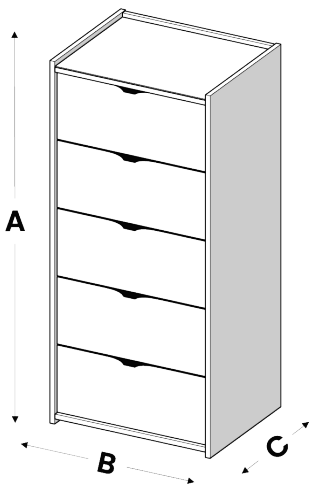

Height (A)	Width (B)	Depth (C)	Price
460mm	464mm	400mm	£171
No Fitting - Assembled in the factory			

Border around Mirror is 100mm do not exceed 800mm glass Height

Height (A)	Width (B)	Depth (C)	Price
600-1000mm	700-1800mm	22mm	£164
Can be mounted Landscape or Portrait - Fitting £15			

Height (A)	Width (Up To) (B)	Depth (C)	Price (With Glass)	Price (Without Glass)
585mm	525mm	495mm	£314	£219
585mm	700mm	495mm	£381	£256
585mm	880mm	495mm	£449	£321
Minimum Width 350mm			Assembly £20	

Height (A)	Width (Up To) (B)	Depth (C)	Price (With Glass)	Price (Without Glass)
738mm	525mm	495mm	£398	£289
738mm	700mm	495mm	£478	£337
738mm	880mm	495mm	£560	£427
Minimum Width 350mm			Assembly £20	

Height (A)	Width (Up To) (B)	Depth (C)	Price (With Glass)	Price (Without Glass)
838mm	525mm	495mm	£422	£302
838mm	700mm	495mm	£507	£353
838mm	880mm	495mm	£596	£445
Minimum Width 350mm			Assembly £20	

Height (A)	Width (Up To) (B)	Depth (C)	Price (With Glass)	Price (Without Glass)
991mm	525mm	495mm	£503	£371
991mm	700mm	495mm	£602	£432
991mm	880mm	495mm	£704	£548
Minimum Width 350mm			Assembly £20	

Height (A)	Width (Up To) (B)	Depth (C)	Price (With Top)	Price (Without Top)
1091mm	525mm	495mm	£533	£391
1091mm	700mm	495mm	£640	£456
1091mm	880mm	495mm	£749	£576
Minimum Width 350mm			Assembly £20	

Height (A)	Width (Up To) (B)	Depth (C)	Price (With Top)	Price (Without Top)
1244mm	525mm	495mm	£611	£455
1244mm	700mm	495mm	£720	£529
1244mm	880mm	495mm	£844	£672
Minimum Width 350mm			Assembly £20	