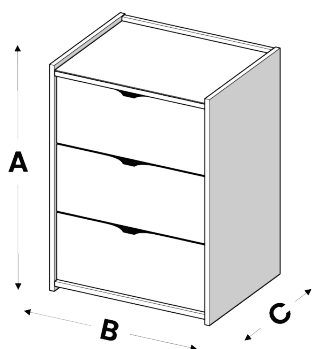

Height (A)	Width (B)	Depth (C)	Price
460mm	464mm	400mm	£171
No Fitting - Assembled in the factory			

Border around Mirror is 100mm do not exceed 800mm glass Height

Height (A)	Width (B)	Depth (C)	Price
600-1000mm	700-1800mm	22mm	£164
Can be mounted Landscape or Portrait - Fitting £15			

- Contemporary cabinets -

Available in any of the Gliderobes Range of Glass and Wood finishes - Cabinets are banded in small, medium and large widths and have a range of handle choices to suit the dimensions.

Height (A)	Width (Up To) (B)	Depth (C)	Price (With Glass)	Price (Without Glass)
585mm	525mm	495mm	£314	£219
585mm	700mm	495mm	£381	£256
585mm	880mm	495mm	£449	£321
Minimum Width 350mm			Assembly £20	

Height (A)	Width (Up To) (B)	Depth (C)	Price (With Glass)	Price (Without Glass)
738mm	525mm	495mm	£398	£289
738mm	700mm	495mm	£478	£337
738mm	880mm	495mm	£560	£427
Minimum Width 350mm			Assembly £20	

Height (A)	Width (Up To) (B)	Depth (C)	Price (With Glass)	Price (Without Glass)
838mm	525mm	495mm	£422	£302
838mm	700mm	495mm	£507	£353
838mm	880mm	495mm	£596	£445
Minimum Width 350mm			Assembly £20	

Height (A)	Width (Up To) (B)	Depth (C)	Price (With Glass)	Price (Without Glass)
991mm	525mm	495mm	£503	£371
991mm	700mm	495mm	£602	£432
991mm	880mm	495mm	£704	£548
Minimum Width 350mm			Assembly £20	