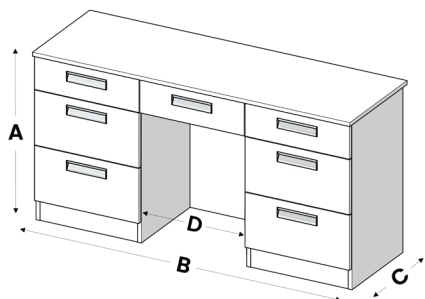

- Traditional Dresser Furniture -

Available in any of the Gliderobes Range of Wood finishes

Height (A)	Width (Up To) (B)	Depth (C)	Kneespace (D)	Price (With Kneespace Drawer)	Price (Without Kneespace Drawer)
772mm	1500mm	495mm	600mm	£754	£691
Minimum Width 1200mm			Assembly £30