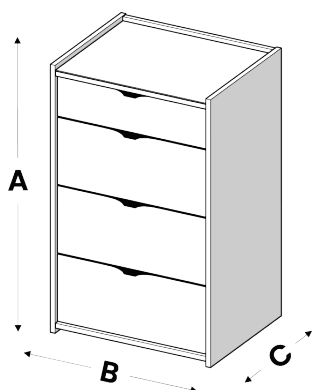

Height (A)	Width (B)	Depth (C)	Price
460mm	464mm	400mm	£171
No Fitting - Assembled in the factory			

Border around Mirror is 100mm do not exceed 800mm glass Height

Height (A)	Width (B)	Depth (C)	Price
600-1000mm	700-1800mm	22mm	£164
Can be mounted Landscape or Portrait - Fitting £15			

- Contemporary cabinets -

Available in any of the Gliderobes Range of Glass and Wood finishes - Cabinets are banded in small, medium and large widths and have a range of handle choices to suit the dimensions.

Height (A)	Width (Up To) (B)	Depth (C)	Price (With Glass)	Price (Without Glass)
585mm	525mm	495mm	£314	£219
585mm	700mm	495mm	£381	£256
585mm	880mm	495mm	£449	£321
Minimum Width 350mm			Assembly £20	

Height (A)	Width (Up To) (B)	Depth (C)	Price (With Glass)	Price (Without Glass)
738mm	525mm	495mm	£398	£289
738mm	700mm	495mm	£478	£337
738mm	880mm	495mm	£560	£427
Minimum Width 350mm			Assembly £20	

Height (A)	Width (Up To) (B)	Depth (C)	Price (With Glass)	Price (Without Glass)
838mm	525mm	495mm	£422	£302
838mm	700mm	495mm	£507	£353
838mm	880mm	495mm	£596	£445
Minimum Width 350mm			Assembly £20	

Height (A)	Width (Up To) (B)	Depth (C)	Price (With Glass)	Price (Without Glass)
991mm	525mm	495mm	£503	£371
991mm	700mm	495mm	£602	£432
991mm	880mm	495mm	£704	£548
Minimum Width 350mm			Assembly £20	