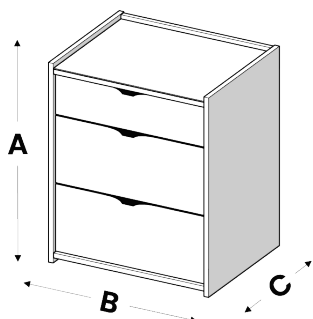

Height (A)	Width (Up To) (B)	Depth (C)	Price (No glass)	Price (Glass top)	Price (Full Glass)
738mm	525mm	495mm	£289	£337	£407
738mm	700mm	495mm	£337	£403	£491
738mm	880mm	495mm	£427	£511	£608
Minimum Width 350mm			Assembly £20