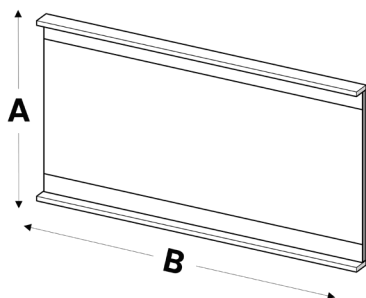

Contemporary Mirror

Mirror Colour	Height (A)	Width (Up To) (B)	Depth	Price
Silver	700mm	1220mm	70mm	£173
Bronze or Grey	700mm	1220mm	70mm	£213
Minimum width 500mm			Fitting £15