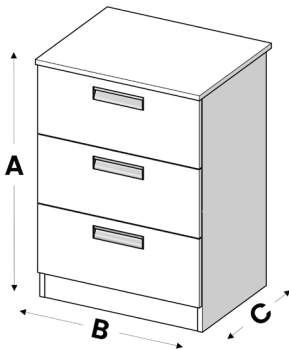

## - Traditional drawer cabinets -

Available in any of the Gliderobes Range of Wood finishes - Cabinets are banded in small, medium and large widths and have a range of handle choices to suit the dimensions.

Height (A)	Width (Up To) (B)	Depth (C)	Price (Without Top)	Price (With Top)
619mm	525mm	495mm	£203	£217
619mm	700mm	495mm	£235	£252
619mm	880mm	495mm	£295	£316
Minimum Width 350mm			Assembly £20	

Height (A)	Width (Up To) (B)	Depth (C)	Price (Without Top)	Price (With Top)
772mm	525mm	495mm	£274	£287
772mm	700mm	495mm	£317	£334
772mm	880mm	495mm	£402	£423
Minimum Width 350mm			Assembly £20	