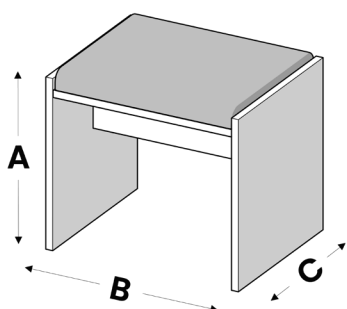

### Traditional Dresser (6 or 7 Drawer)

Height (A)	Width (Up To) (B)	Depth (C)	Kneespace (D)	Price (Without Kneespace Drawer)	Price (With Kneespace Drawer)
772mm	1500mm	495mm	600mm	£691	£754
Minimum Width 1200mm			Assembly £30		

### Traditional Stool

Height (A)	Width (B)	Depth (C)	Price
460mm	464mm	400mm	£171
No Fitting - Assembled in the factory			