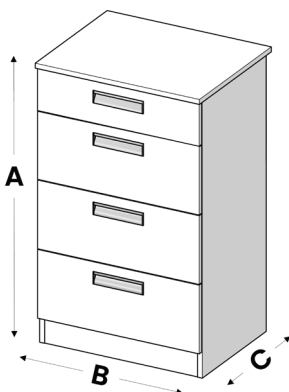

Height (A)	Width (Up To) (B)	Depth (C)	Price (Without Top)	Price (With Top)
1025mm	525mm	495mm	£351	£371
1025mm	700mm	495mm	£415	£432
1025mm	880mm	495mm	£527	£549
Minimum Width 350mm			Assembly £20