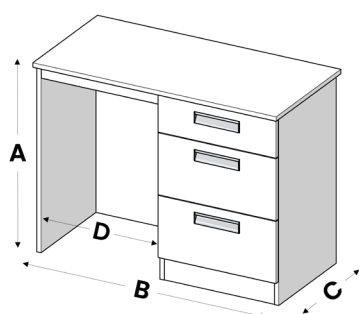

Traditional Dresser (3 Drawer)

Not Available with Kneespace Drawer

Height (A)	Width (Up To) (B)	Depth (C)	Kneespace (D)	Price Up to 1000mm	Price Custom width cabinet
772mm	1000mm	495mm	532mm	£502	£189 + custom cab width price (traditional drawer)
Minimum Width 800mm			Assembly £30