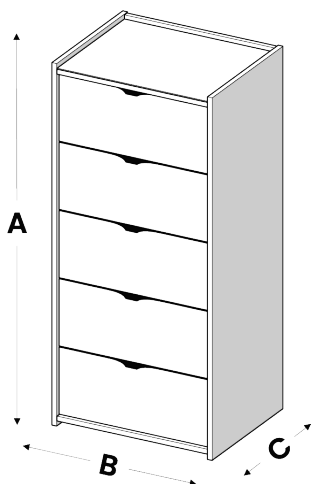

Height (A)	Width (Up To) (B)	Depth (C)	Price (No glass)	Price (Glass top)	Price (Full Glass)
1344mm	525mm	495mm	£475	£523	£659
1344mm	700mm	495mm	£553	£618	£785
1344mm	880mm	495mm	£700	£783	£927
Minimum Width 350mm			Assembly £20		

All cabinets shown using 400mm standard drawer runner we stock 250mm-550mm to make shallower or deeper cabinets to suit.