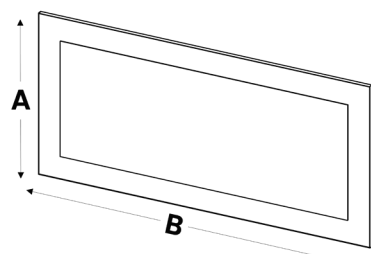

### Traditional Dresser (3 Drawer)

Not Available with Kneespace Drawer

Height (A)	Width (Up To) (B)	Depth (C)	Kneespace (D)	Price Up to 1000mm	Price Custom width cabinet
772mm	1000mm	495mm	532mm	£502	£189 + custom cab width price (traditional drawer)
Minimum Width 800mm			Assembly £30		

### Traditional Stool

Height (A)	Width (B)	Depth (C)	Price
460mm	464mm	400mm	£171
No Fitting - Assembled in the factory			

### Traditional Mirror

Border around Mirror is 100mm any alteration to this is a special and will need pricing for.

Mirror Colour	Height (Up To) (A)	Width (Up To) (B)	Depth (C)	Price
Silver	1000mm	1420mm	22mm	£147
Silver	1000mm	1800mm	22mm	£219
Bronze or Grey	1000mm	1420mm	22mm	£187
Bronze or Grey	1000mm	1800mm	22mm	£298
Minimum Height/Width 500mm			Can be mounted Landscape or Portrait - Fitting £15	