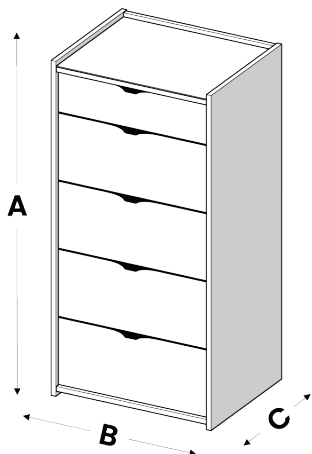

Height (A)	Width (Up To) (B)	Depth (C)	Price (No glass)	Price (Glass top)	Price (Full Glass)
1244mm	525mm	495mm	£455	£503	£628
1244mm	700mm	495mm	£529	£595	£744
1244mm	880mm	495mm	£672	£755	£873
Minimum Width 350mm			Assembly £20