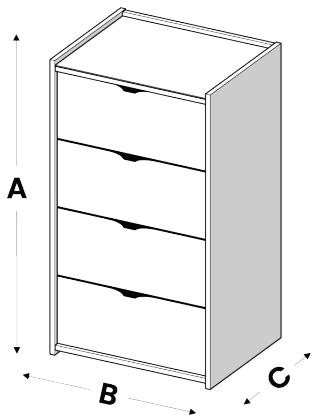

Height (A)	Width (Up To) (B)	Depth (C)	Price (No glass)	Price (Glass top)	Price (Full Glass)
1091mm	525mm	495mm	£391	£439	£548
1091mm	700mm	495mm	£456	£521	£660
1091mm	880mm	495mm	£576	£659	£774
Minimum Width 350mm			Assembly £20