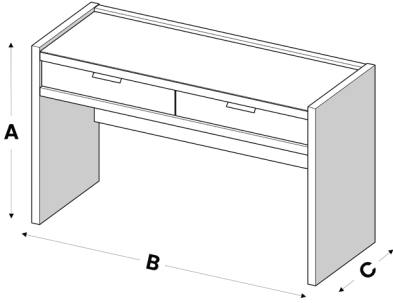

- Modern Dresser Furniture -

Available in any of the Gliderobes Range of Wood and Glass finishes, with a range of handle choices to suit the dimensions/material choice Push to open runners are also available.

Modern Dresser (2 Drawer)

Height (A)	Width (Up To) (B)	Depth (C)	Price
780mm	1220mm	495mm	£630
Minimum width 880mm		Assembly £30