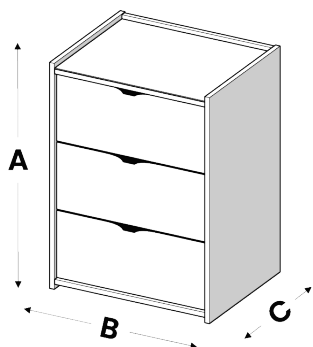

Height (A)	Width (Up To) (B)	Depth (C)	Price (No glass)	Price (Glass top)	Price (Full Glass)
838mm	525mm	495mm	£302	£351	£433
838mm	700mm	495mm	£353	£419	£522
838mm	880mm	495mm	£445	£528	£596
Minimum Width 350mm			Assembly £20