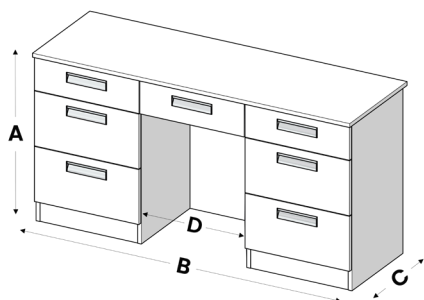

- Traditional Dresser Furniture -

Available in any of the Gliderobes Range of Wood finishes, with a range of handle choices to suit the dimensions/material choice.

Traditional Dresser (6 or 7 Drawer)

Height (A)	Width (Up To) (B)	Depth (C)	Kneespace (D)	Price (Without Kneespace Drawer)	Price (With Kneespace Drawer)
772mm	1500mm	495mm	600mm	£691	£754
Minimum Width 1200mm			Assembly £30