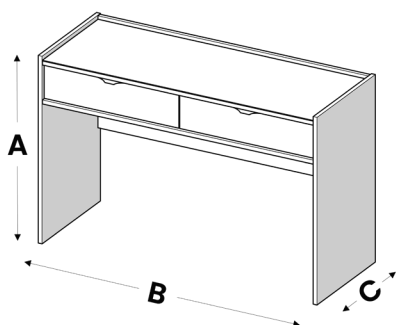

- Contemporary Dresser Furniture -

Available in any of the Gliderobes Range of Wood and Glass finishes, with a range of handle choices to suit the dimensions/material choice Push to open runners are also available.

Contemporary Dresser (2 Drawer)

Height (A)	Width (Up To) (B)	Depth (C)	Price (No Glass)	Price (Glass Top)	Price (Full Glass)
838mm	1220mm	495mm	£291	£408	£447
Minimum width 880mm			Assembly £30