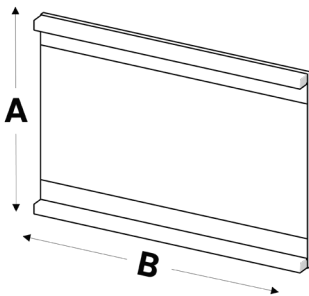

Modern Mirror

Height (A)	Width (Up To) (B)	Depth (C)	Price
700mm	1220mm	70mm	£213
Minimum Width 500mm		Fitting £15