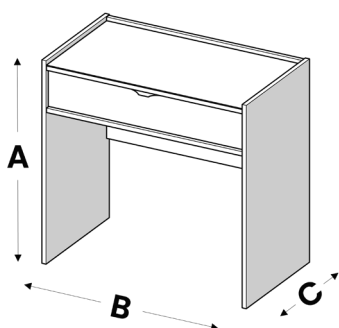

Contemporary Dresser (1 Drawer)

Height (A)	Width (Up To) (B)	Depth (C)	Price (No Glass)	Price (Glass Top)	Price (Full Glass)
838mm	880mm	495mm	£221	£305	£317
Minimum width 500mm			Assembly £30