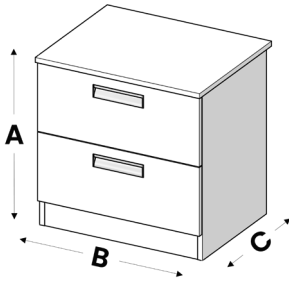

- Traditional drawer cabinets -

Available in any of the Gliderobes Range of Wood finishes - Cabinets are banded in small, medium and large widths and have a range of handle choices to suit the dimensions.

Height (A)	Width (Up To) (B)	Depth (C)	Price (Without Top)	Price (With Top)
619mm	525mm	495mm	£203	£217
619mm	700mm	495mm	£235	£252
619mm	880mm	495mm	£295	£316
Minimum Width 350mm			Assembly £20