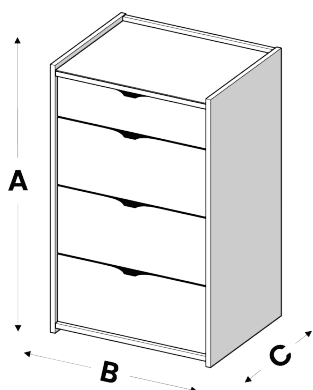

Height (A)	Width (Up To) (B)	Depth (C)	Price (No glass)	Price (Glass top)	Price (Full Glass)
991mm	525mm	495mm	£371	£419	£517
991mm	700mm	495mm	£432	£498	£620
991mm	880mm	495mm	£548	£631	£727
Minimum Width 350mm			Assembly £20